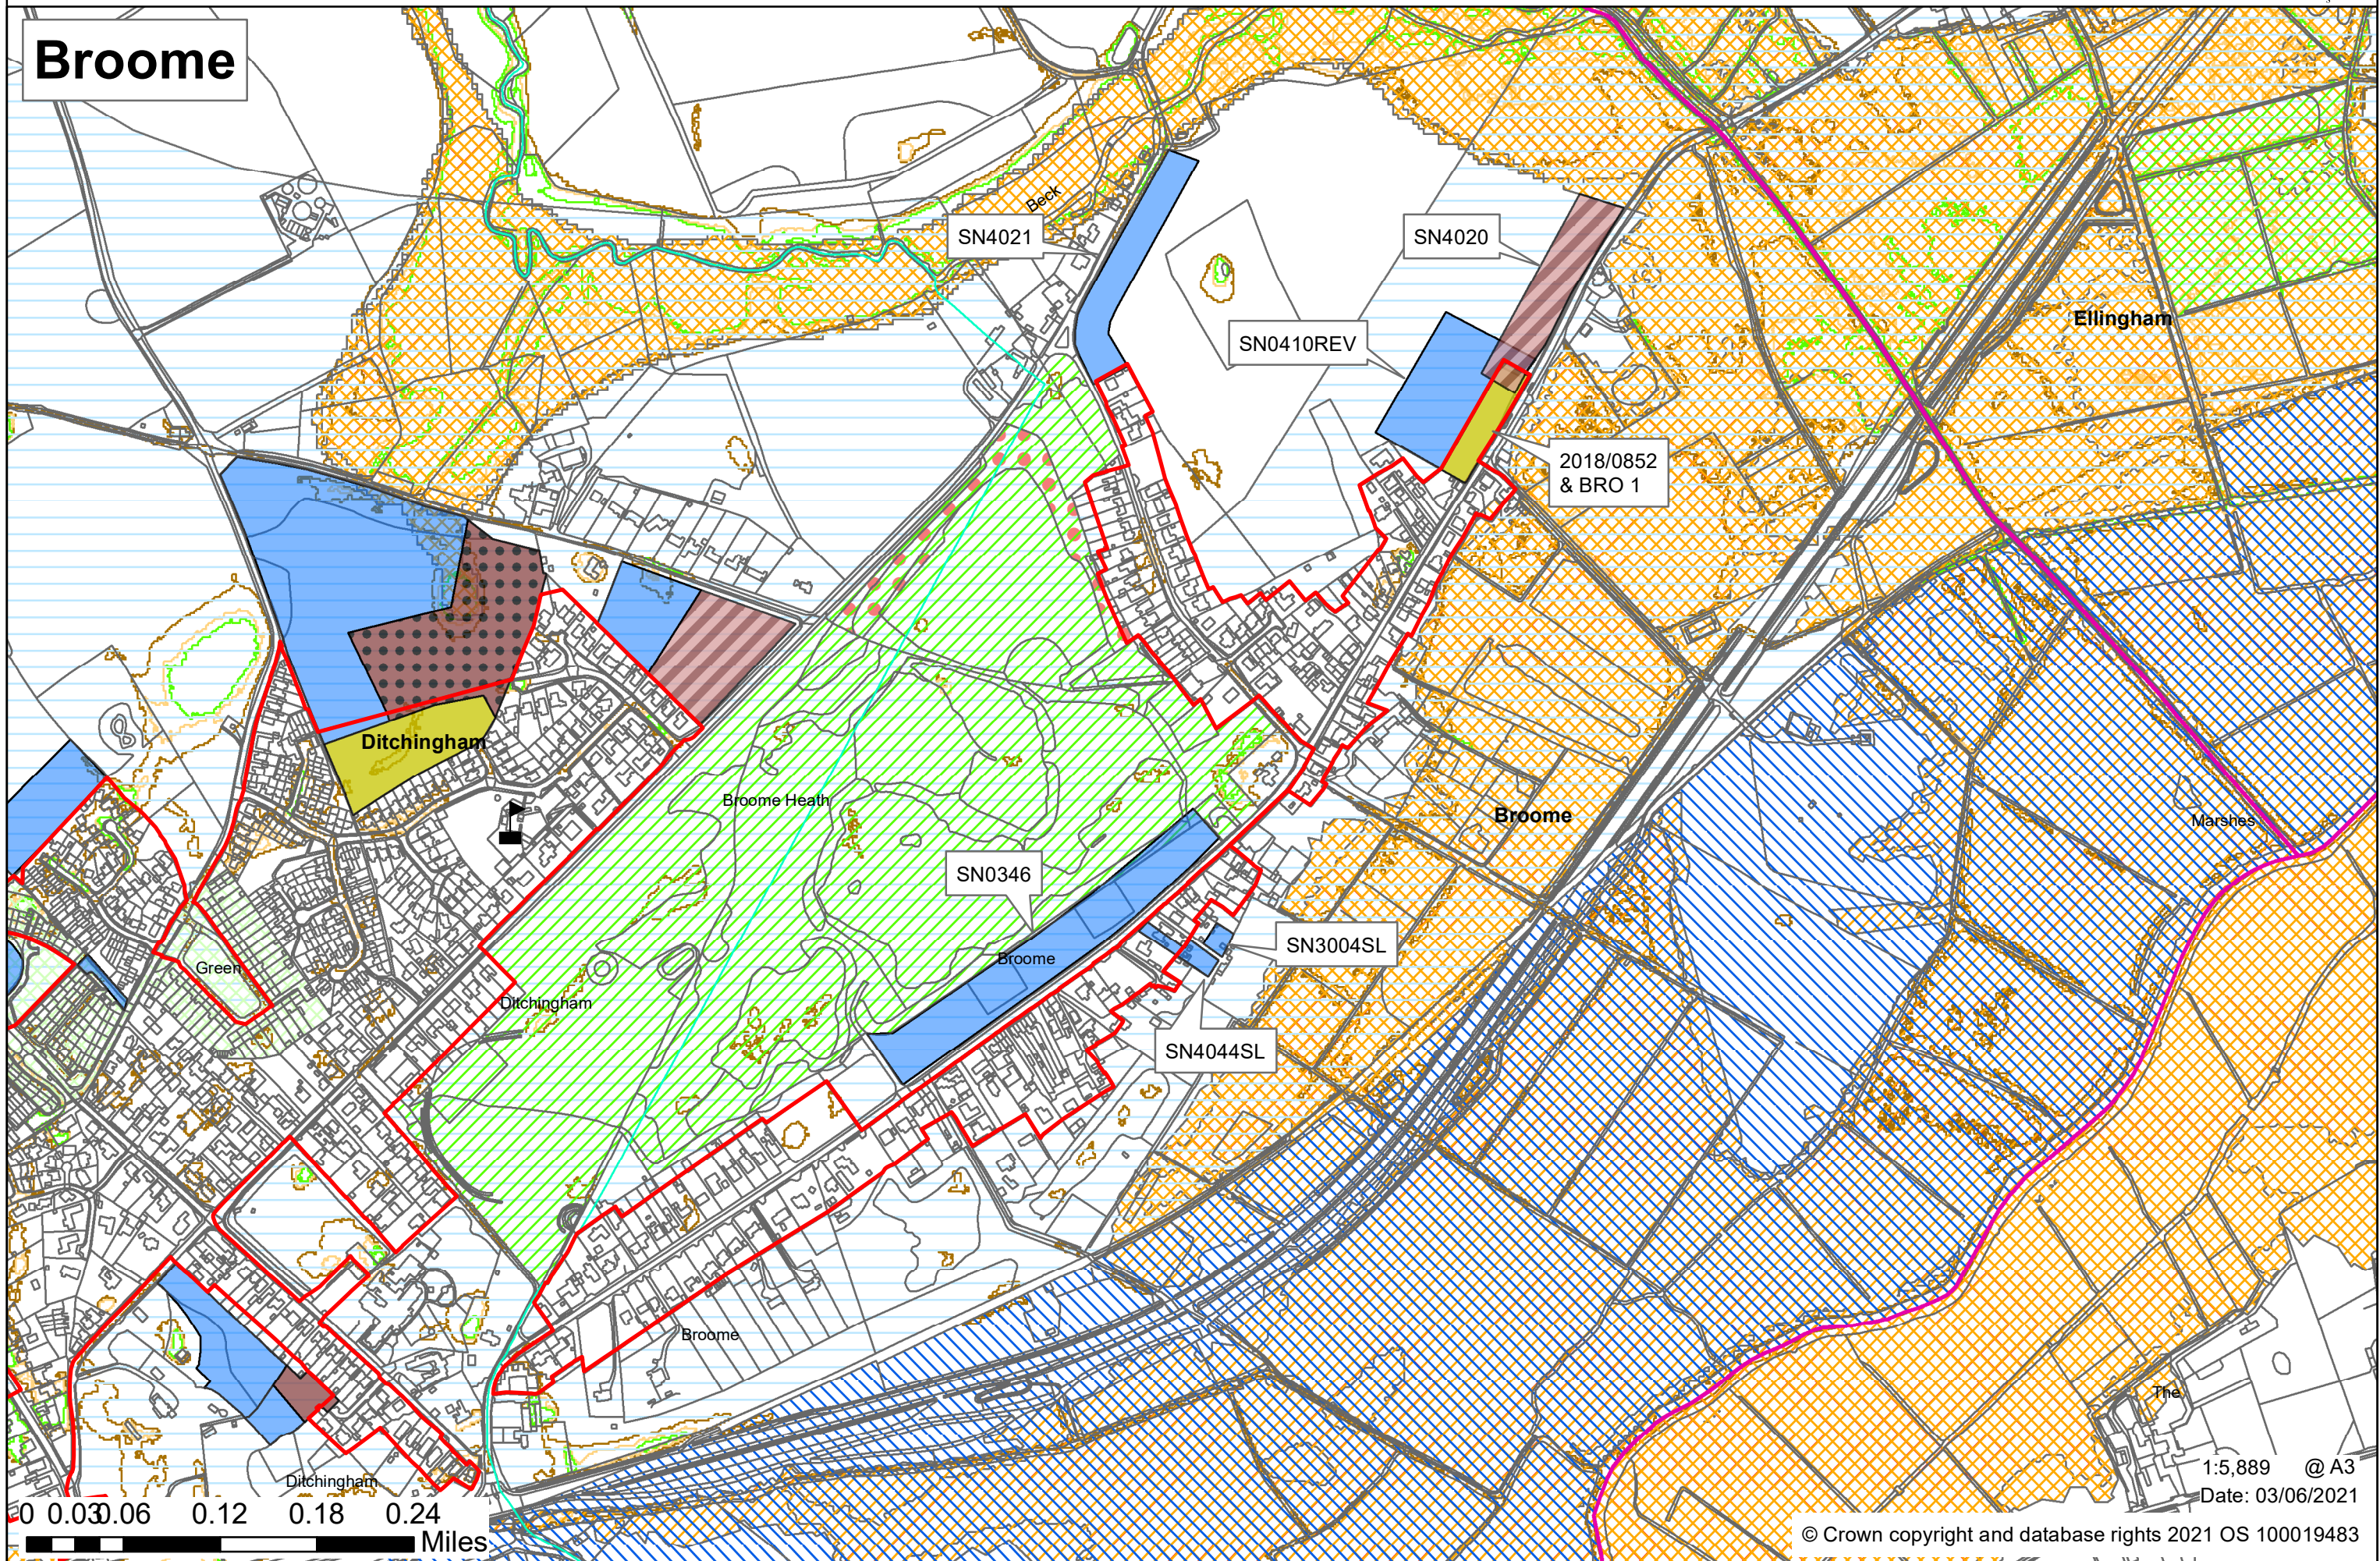

South Norfolk Village Clusters Housing Allocations Plan

Ditchingham, Broome, Hedenham and Thwaite

0 0.04 0.08 0.16 0.24 0.32 Miles

1:7,793 @ A3
Date: 03/06/2021

© Crown copyright and database rights 2021 OS 100019483

South Norfolk Village Clusters Housing Allocations Plan

Broome

0 0.03 0.06 0.12 0.18 0.24 Miles

1:5,889 @ A3
Date: 03/06/2021

© Crown copyright and database rights 2021 OS 100019483

South Norfolk Village Clusters Housing Allocations Plan

Ditchingham

0 0.025 0.05 0.1 0.15 0.2 Miles

1:4,600 @ A3
Date: 19/05/2021

© Crown copyright and database rights 2021 OS 100019483