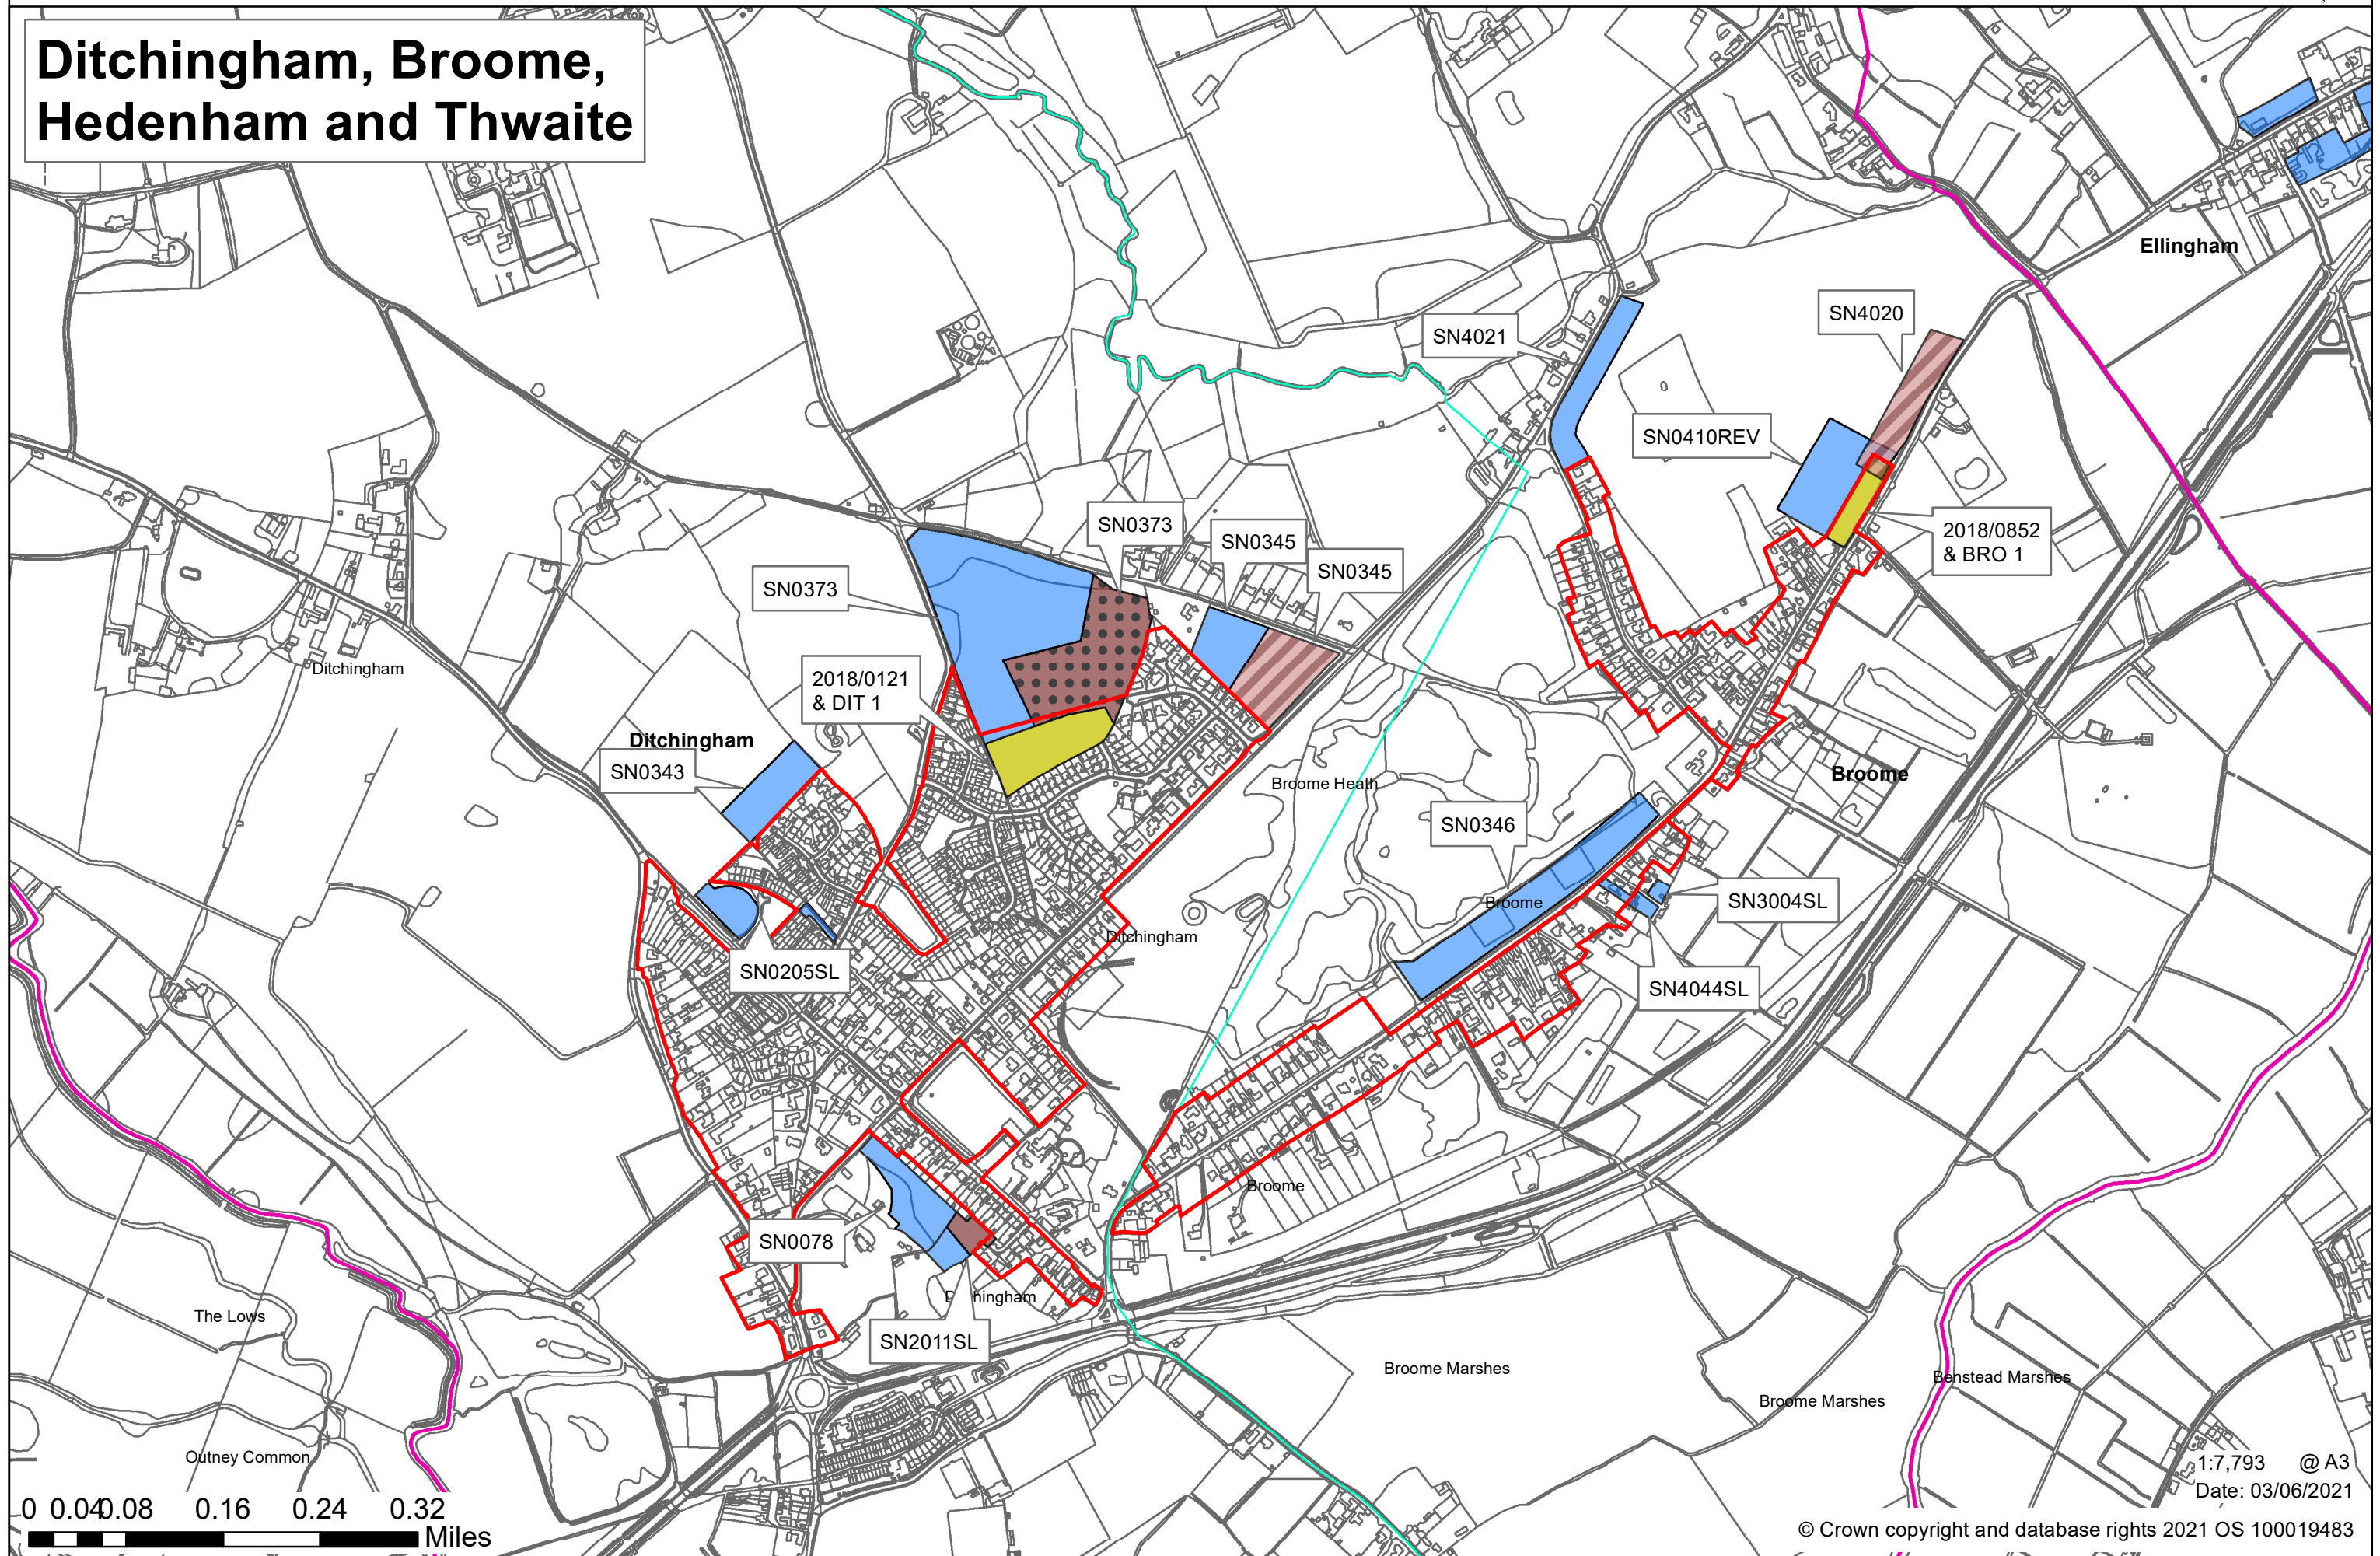

South Norfolk Village Clusters Housing Allocations Plan

Ditchingham, Broome, Hedenham and Thwaite

0 0.04 0.08 0.16 0.24 0.32 Miles

1:7,793 @ A3
Date: 03/06/2021

© Crown copyright and database rights 2021 OS 100019483

South Norfolk Village Clusters Housing Allocations Plan

Broome

0 0.03 0.06 0.12 0.18 0.24 Miles

1:5,889 @ A3
Date: 03/06/2021

© Crown copyright and database rights 2021 OS 100019483

South Norfolk Village Clusters Housing Allocations Plan

Ditchingham

0 0.025 0.05 0.1 0.15 0.2 Miles

1:4,600 @ A3
Date: 19/05/2021

© Crown copyright and database rights 2021 OS 100019483