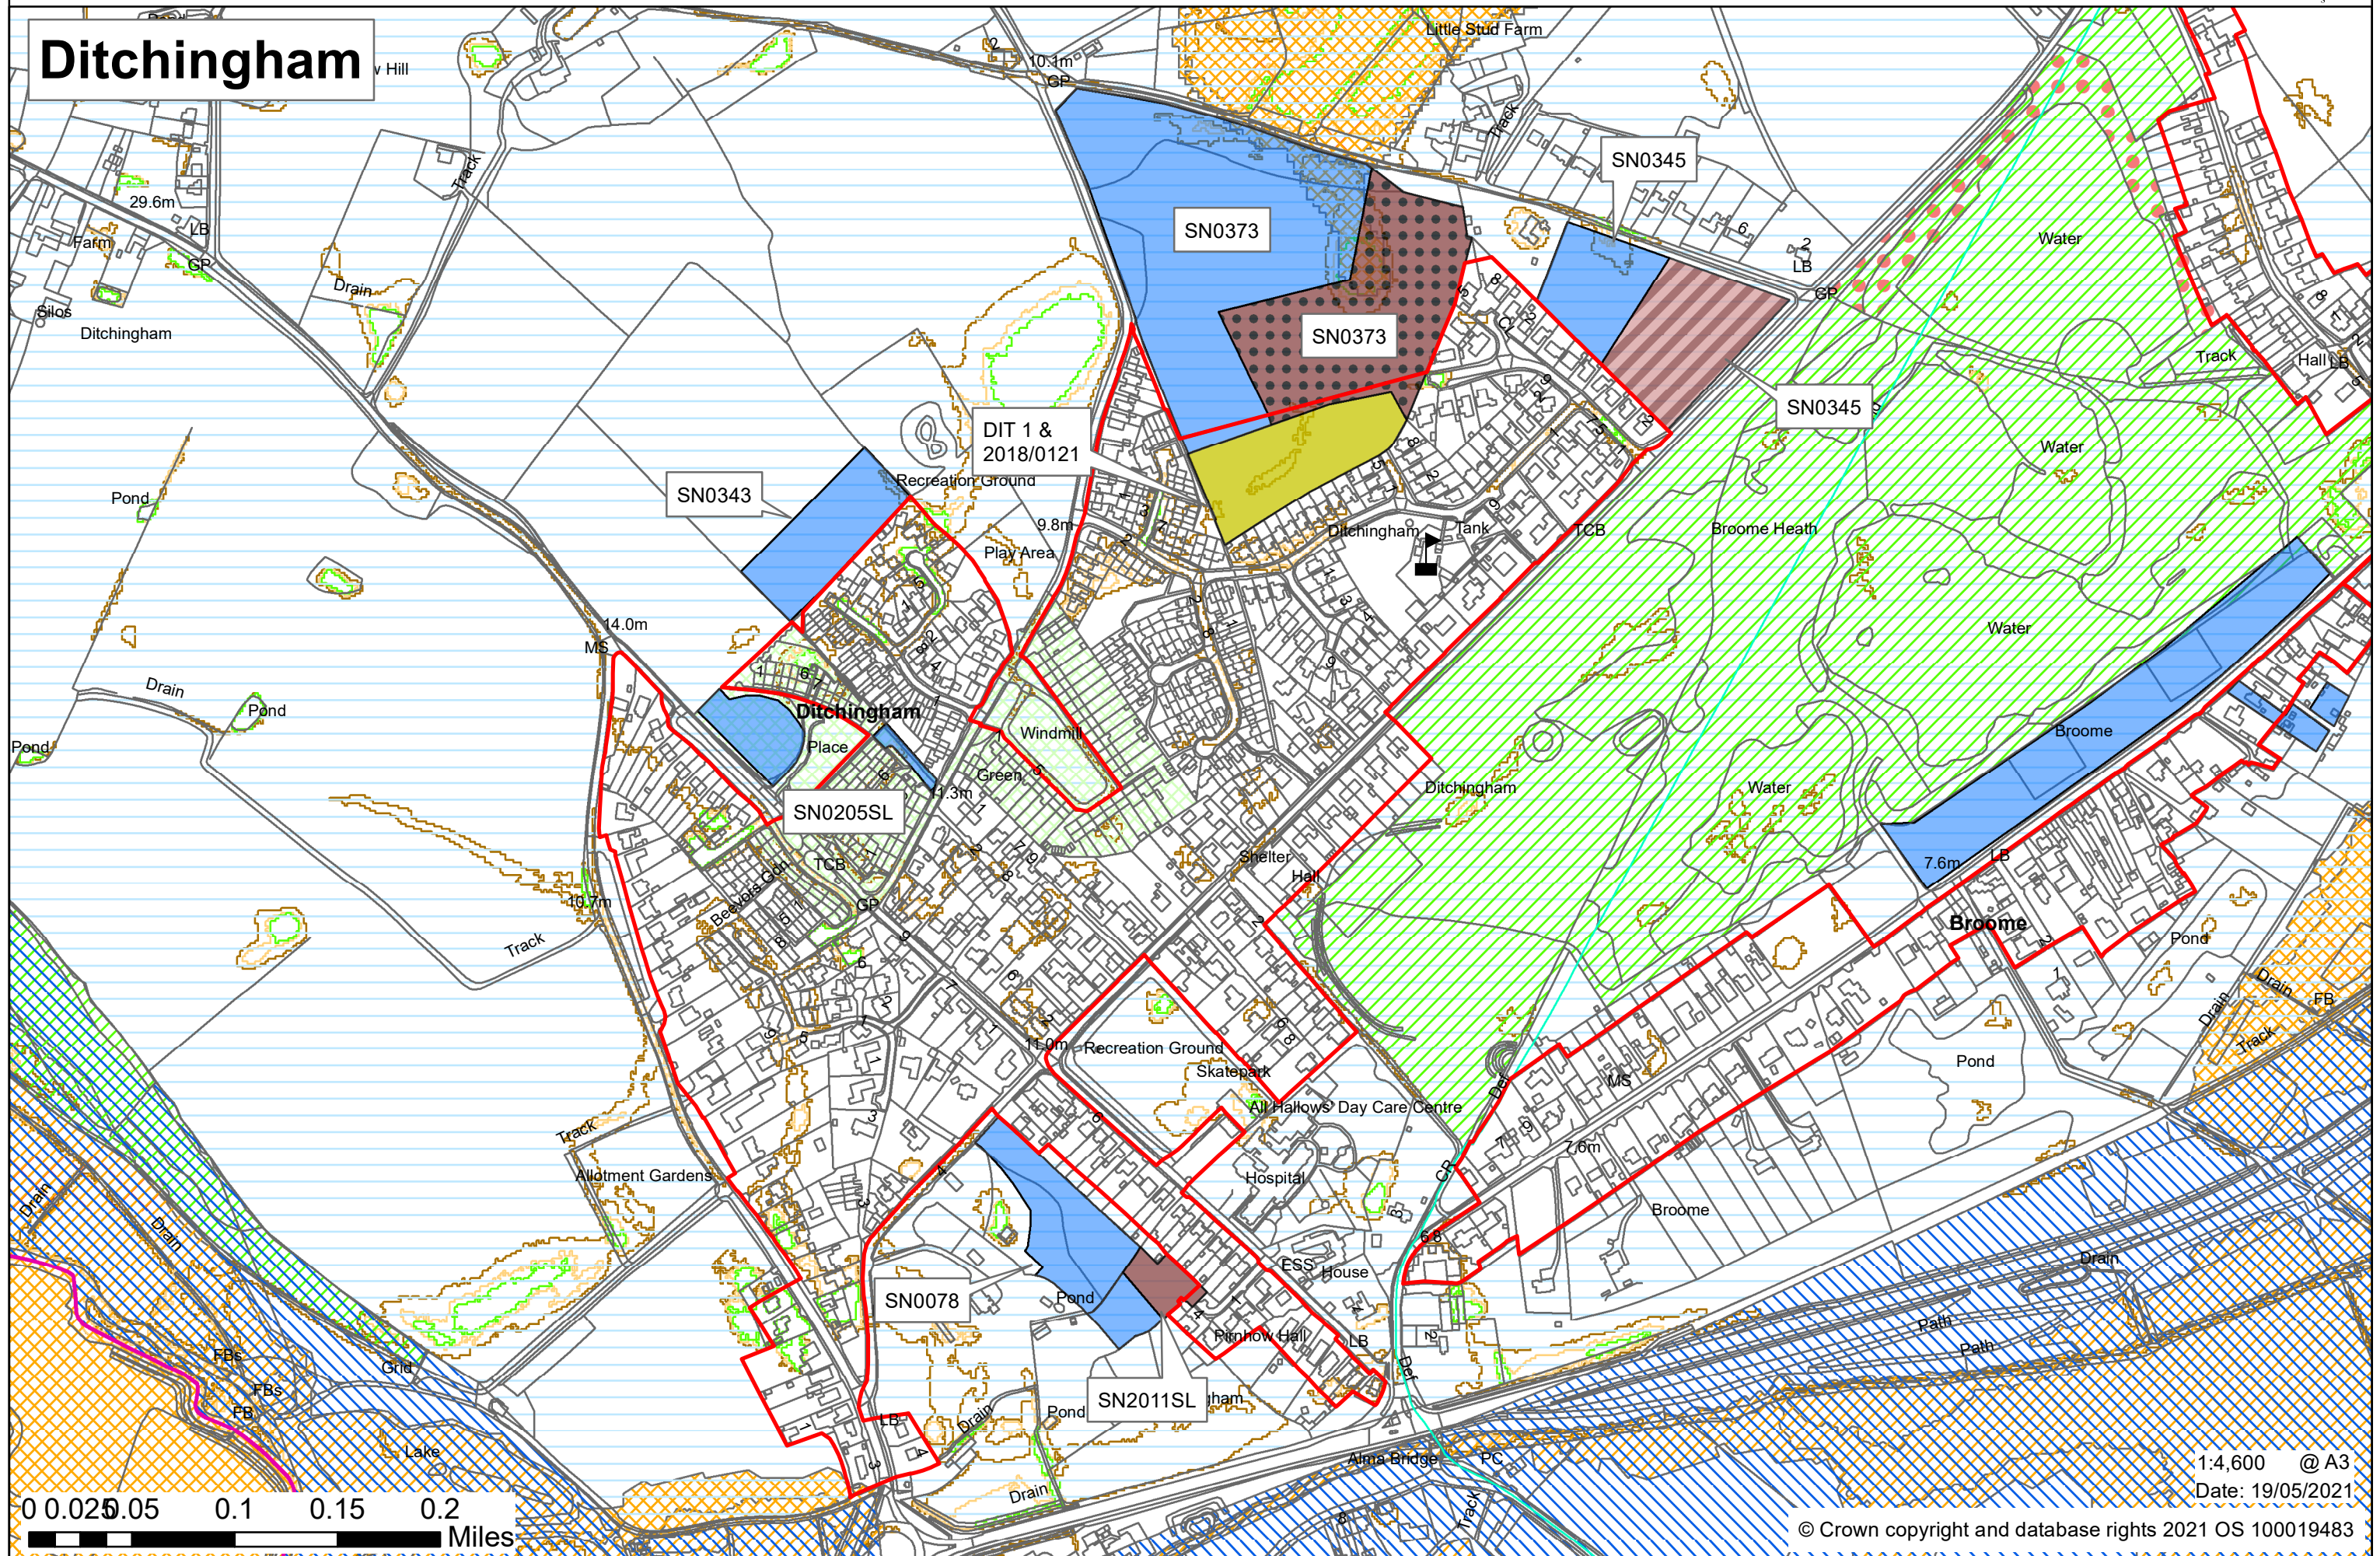

South Norfolk Village Clusters Housing Allocations Plan

Ditchingham, Broome, Hedenham and Thwaite

0 0.04 0.08 0.16 0.24 0.32 Miles

1:7,793 @ A3
Date: 03/06/2021

© Crown copyright and database rights 2021 OS 100019483

South Norfolk Village Clusters Housing Allocations Plan

Broome

0 0.03 0.06 0.12 0.18 0.24 Miles

1:5,889 @ A3
Date: 03/06/2021

© Crown copyright and database rights 2021 OS 100019483

South Norfolk Village Clusters Housing Allocations Plan

Ditchingham

0 0.025 0.05 0.1 0.15 0.2 Miles

1:4,600 @ A3
Date: 19/05/2021

© Crown copyright and database rights 2021 OS 100019483